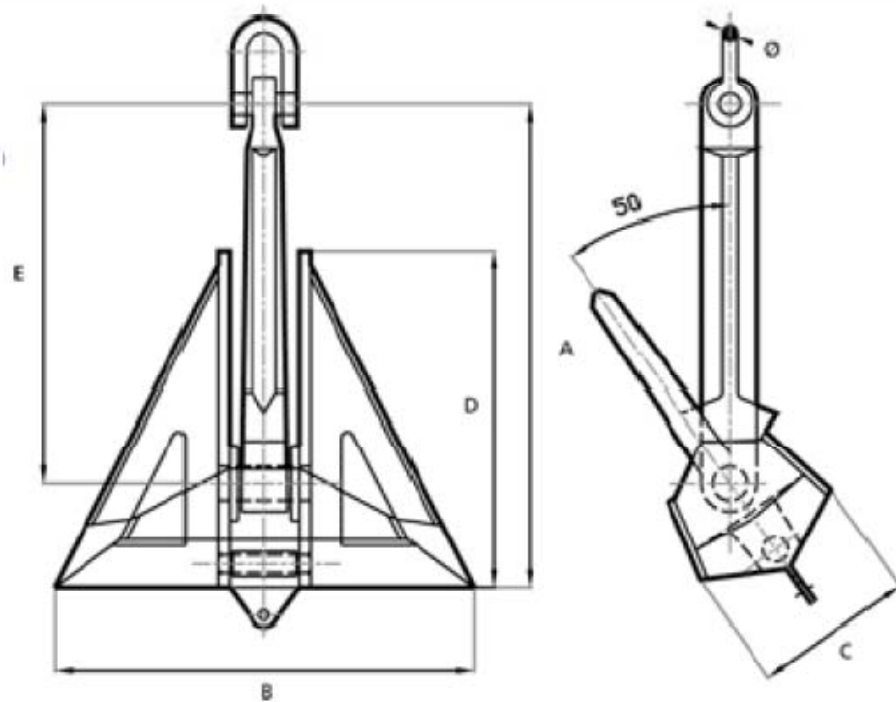

8 T Superior delta anchor

Technical specifications

Manufacturer: Sotra Marine
Type: Delta Flipper Type
Weight: 8000 Kg
Dimensions: See page 2

All the above particulars are believed to be correct, but not guaranteed

Weight (kgs)	A (mm)	B (mm)	C (mm)	D (mm)	E (mm)	Ø (mm)
8000	4300	3720	1420	2990	3360	115

Dimension tolerance: +/- 4%
Weight tolerance: +7/-3 %

The flukes on the anchors will be set to 35 degrees.
The anchor is certified by the American Bureau of Shipping