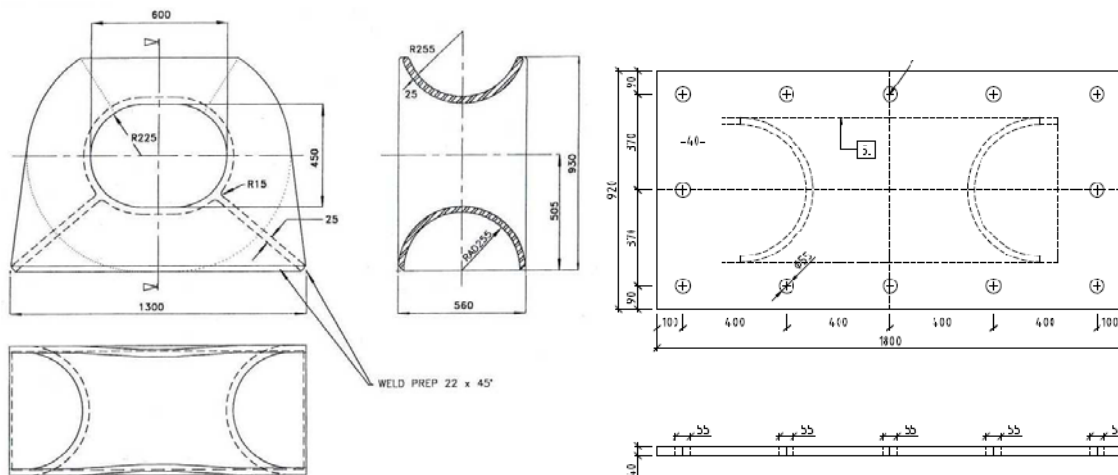

102 Tonnes Deck Chock

Technical specifications

Manufacturer: Fendercare LTD.
 Capacity: MBL 204 Tonnes
 Dimensions: See above
 Weight: abt: 1200 Kg

All the above particulars are believed to be correct, but not guaranteed